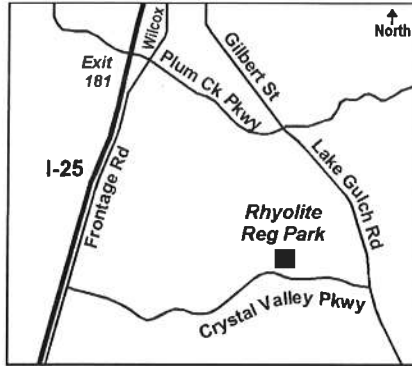

soccerfieldsofcolorado.com

Rhyolite Regional Park

1701 Crystal Valley Pkwy, Castle Rock, CO

Directions

1. From **I-25**, exit 181, east on **Plum Creek Pkwy** (1.5 miles) to **Lake Gulch Rd.**
2. South (right) on **Lake Gulch Rd** (1.5 miles) to **Crystal Valley Pkwy.**
3. West (right) on **Crystal Valley Pkwy** (.8 miles) to **Rhyolite Regional Park.**
4. **Rhyolite Regional Park** will be on your right.

Field Layout

<p>Rhyolite Regional Park</p> <p>P - Parking T - Tennis</p> <p>Crystal Valley Pkwy</p>	<p>Advertise here for ONLY \$49 a year</p> <p>Contact: Chuck Matthys soccerfields@gmail.com</p>
---	---